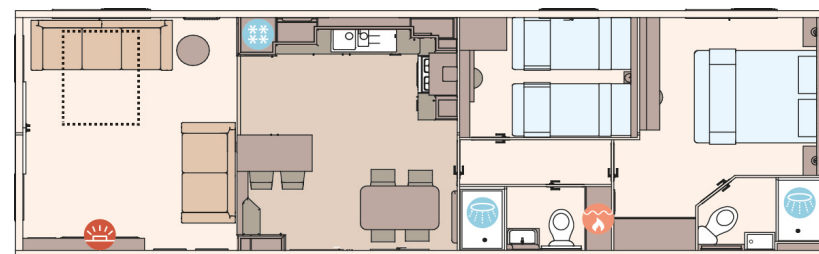

Notes : Please note this holiday home is not on site but can be ordered subject to availability. Can be used for 12 months of the year for holiday use only.

15 Year Agreement from new.

Decking not included

Price £79,496.49